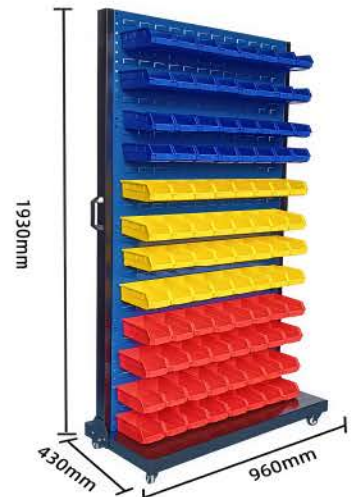

\$150

Electric Bubble Wrap Cutting Table
Dim : 1380 x 1100 x 1760mm H
Load Capacity : 300kg

\$599

BT30	BT40	BT50	HSK25	HSK32	HSK40
50 pcs	50 pcs	30 pcs	50 pcs	50 pcs	50 pcs
HSK50	HSK63	HSK80	ISO20	ISO25	ISO30
50 pcs	50 pcs	30 pcs	50 pcs	50 pcs	50 pcs

CNC Tool Trolley PD50
Dim : 775 x 395 x 765mm H

\$350

Mobile Container Rack PD96
Dim : 775 x 395 x 765mm H

\$450

Hydraulic Lift Table
Dim : 910 x 500 x 355~1300mm H
Load Capacity : 350kg

\$599

Mobile Assembly Work Table
Dim : 1200 x 600 x 1210mm H
Load Capacity : 300kg

\$299

Metal Boltless Rack

Dim available:
900L x 400D x 1830mm H
1200L x 400D x 1830mm H
1500L x 600D x 1830mm H

from **\$129**